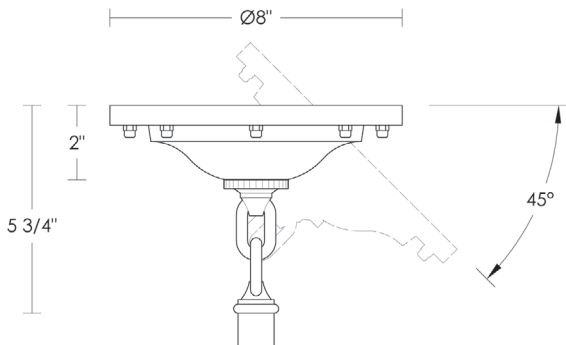

***** Custom finishes not returnable

Notes: Our metals are living finishes; they will change over time and will never rust

If ordering separately, specify 1/2" or 1/4" NPS threading.

Note:
This canopy requires attachment supplemental to the junction box and includes a linkage to function as a hang straight. It can be used on slopes in excess of 45°.